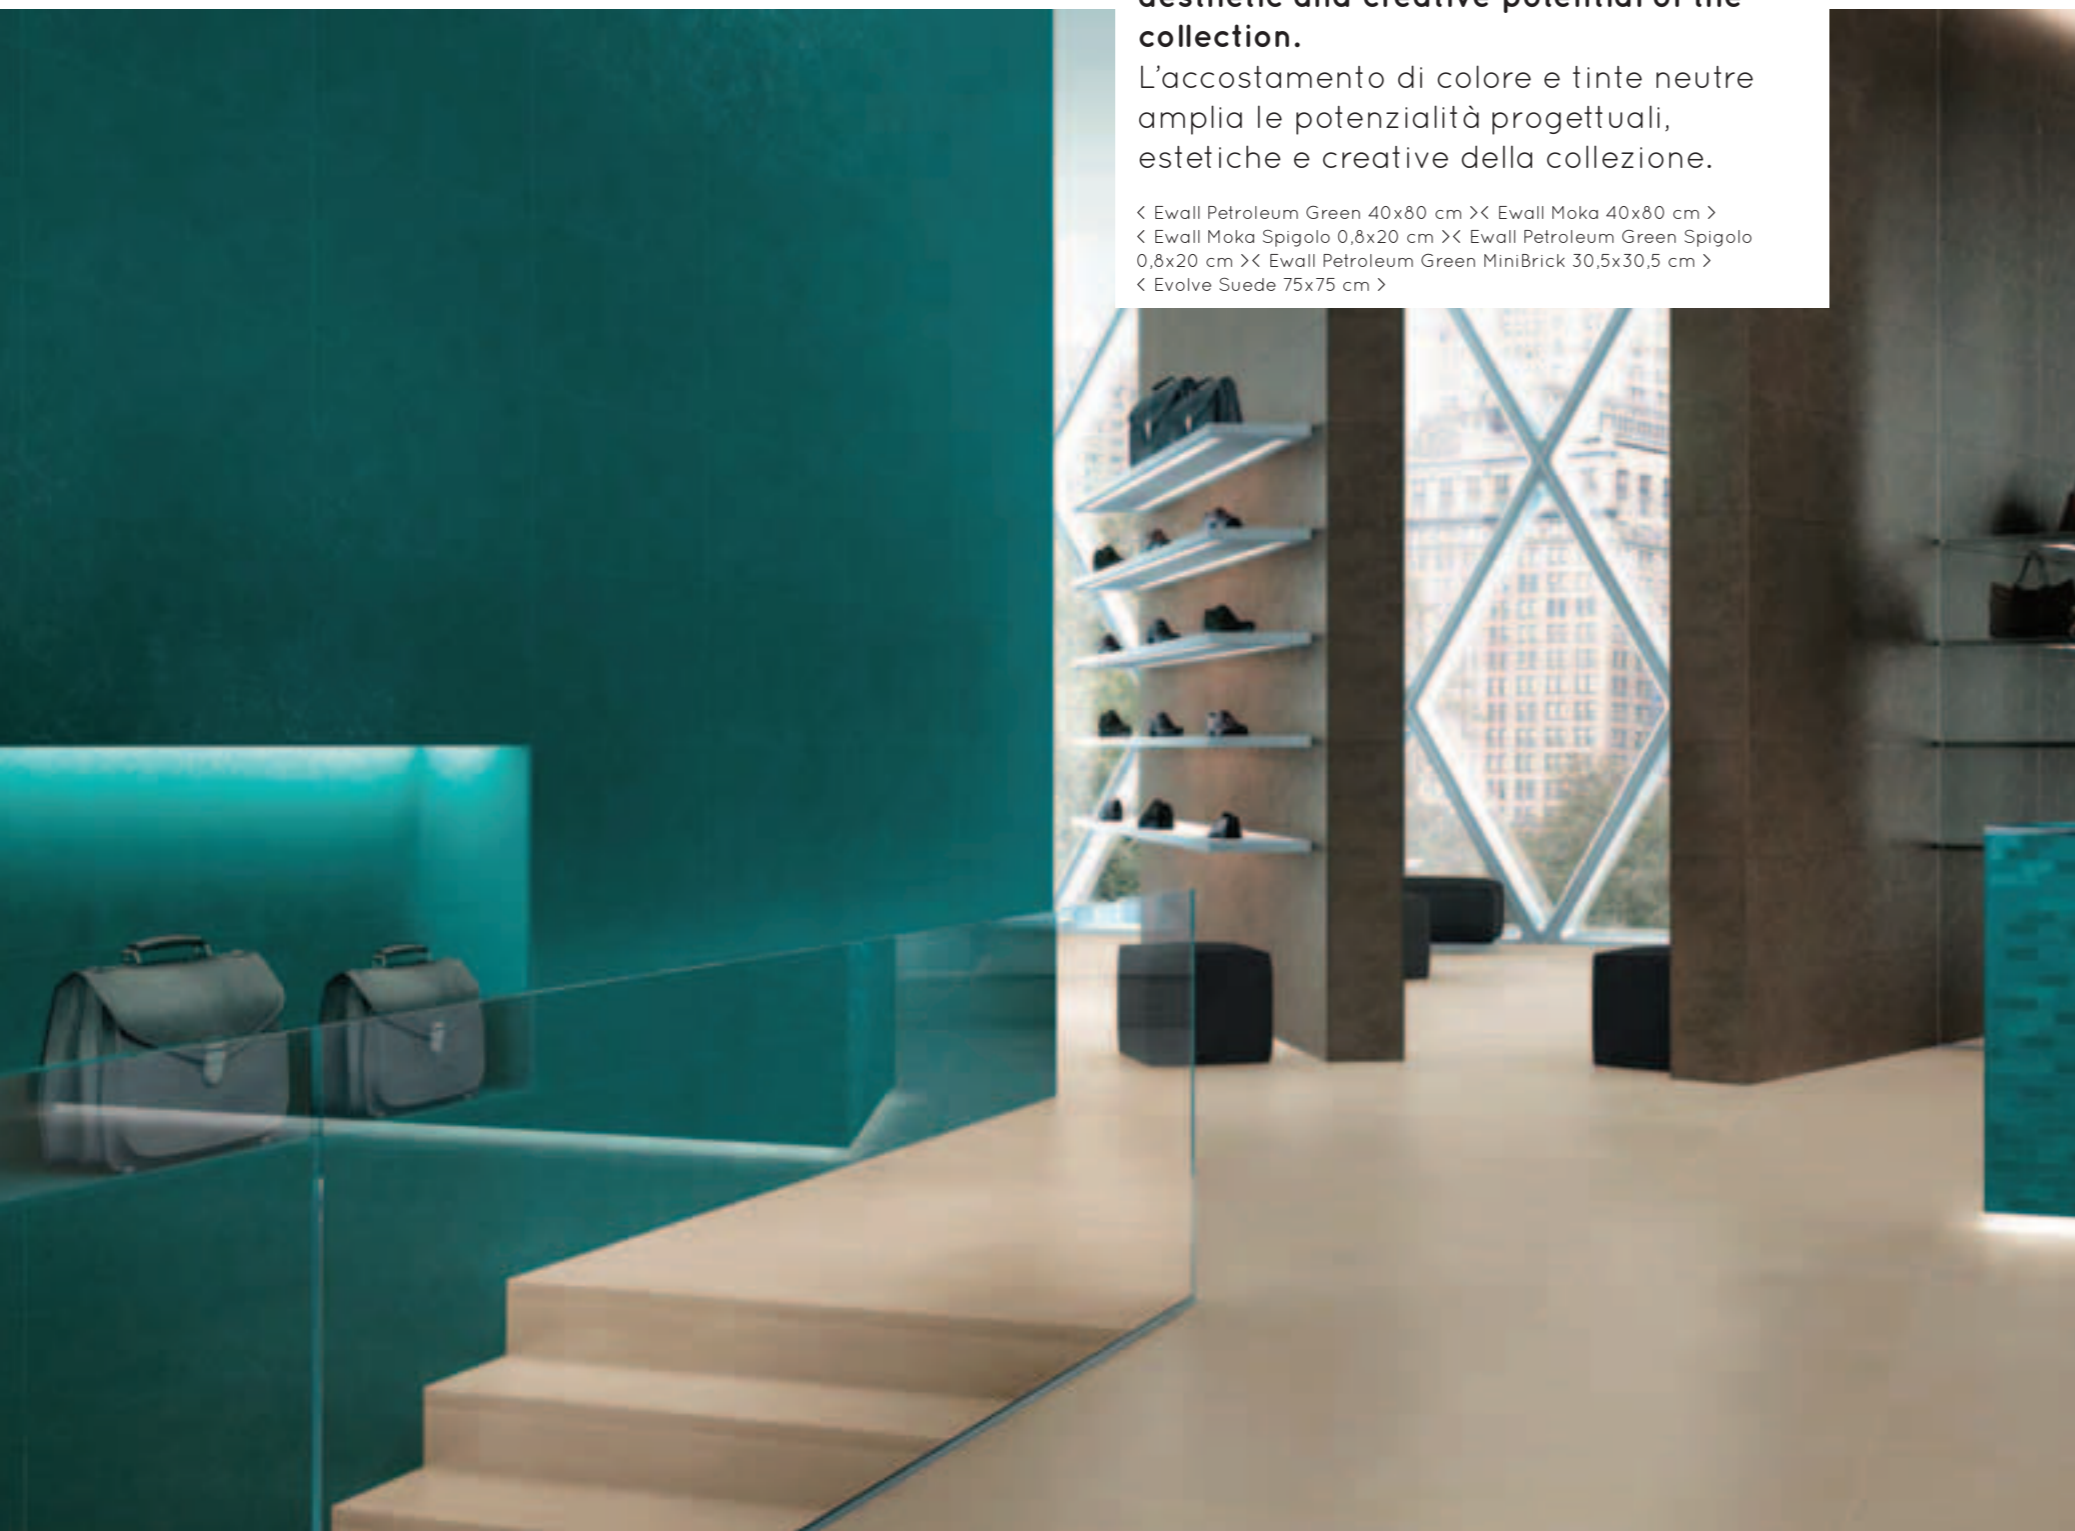

The combination of intense colours and neutral tints broadens the design, aesthetic and creative potential of the collection.

L'accostamento di colore e tinte neutre amplia le potenzialità progettuali, estetiche e creative della collezione.

< Ewall Petroleum Green 40x80 cm >> Ewall Moka 40x80 cm >
< Ewall Moka Spigolo 0,8x20 cm >> Ewall Petroleum Green Spigolo 0,8x20 cm >> Ewall Petroleum Green MiniBrick 30,5x30,5 cm >
< Evolve Suede 75x75 cm >

58 Dans des contextes commerciaux qui exigent également des contenus de style et de design, Ewall parvient à impressionner à travers la personnalité des couleurs actuelles et de tendance. La proposition d'une couleur vive en contraste à une teinte neutre crée la valeur ajoutée de la collection en pâte blanche inspirée au béton spatulé.

Auch in kommerziellen Kontexten, die Inhalte von Stil und Design benötigen, weiß Ewall mit der ganzen Persönlichkeit von aktuellen und trendigen Farben zu überraschen. Der Vorschlag einer kräftigen Farbe als Kontrapunkt zu einem neutralen Farbton ist der Mehrwert der weißscherbigen Kollektion, die von gespachteltem Zement inspiriert ist.

También en los contextos comerciales que requieren contenidos de estilo y diseño, Ewall permite sorprender con toda la personalidad de tonalidades actuales y de tendencia. La propuesta de un color decidido como contrapunto a una tonalidad neutra constituye el valor añadido de la colección en pasta blanca inspirada en el cemento espatulado.

И в коммерческих пространствах, требующих особо стильного дизайна, коллекция Ewall изумляет своими актуальными и трендовыми тонами. Решительный цвет, гармонично контрастирующий с нейтральным оттенком, – одна из самых ярких особенностей этой имитирующей цемент коллекции из белой глины.