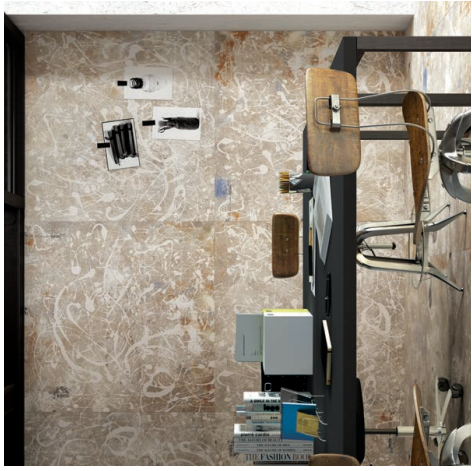

Desk 120x120, 48"x48" / Dec. Paint Dark White 120x120, 48"x48"