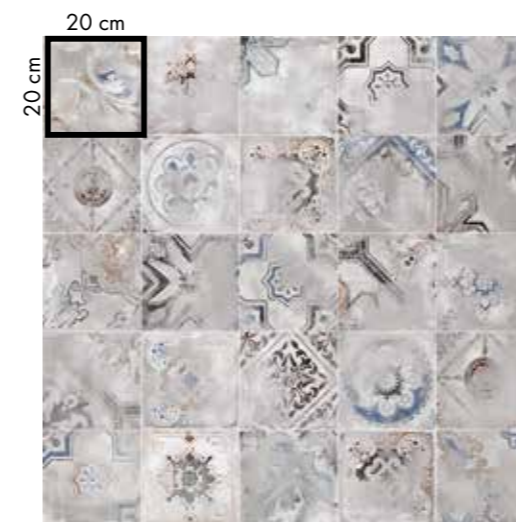

20x20
PLAY RE-USED MIX GREY
0003480 nat. ☞ 26