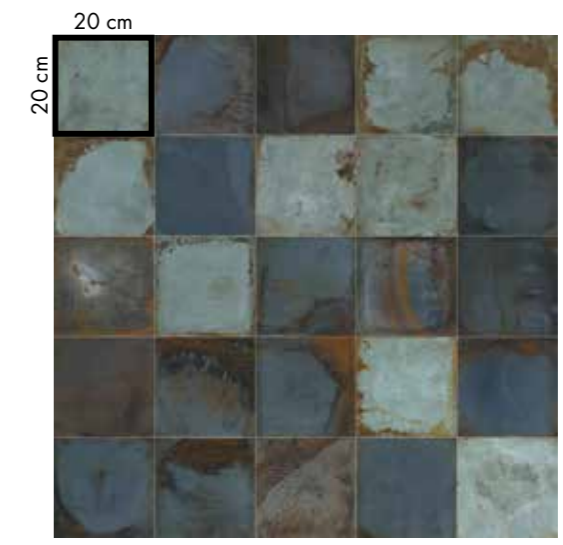

PLAY OXIDE

20x20

wall
PLAY OXIDE
20x20 BRONZE

floor
PLAY OXIDE
20x20 WHITE

Wall
PLAY OXIDE
20x20 JADE

Floor
NEST BLUE 20x170

wall
PLAY OXIDE
20x20 WHITE

washbasin top
INTERNO 9 RUST
120x240

floor
LAB325 BASE TAUPE
60x120

PLAY OXIDE

20x20 / 8"x8"

▼
8,5 mm
▲

20x20
PLAY OXIDE WHITE
0003493 nat. 26

20x20
PLAY OXIDE JADE
0003494 nat. 26

20x20
PLAY OXIDE BRONZE
0003495 nat. 26

GRES PORCELLANATO
PORCELAIN TILES