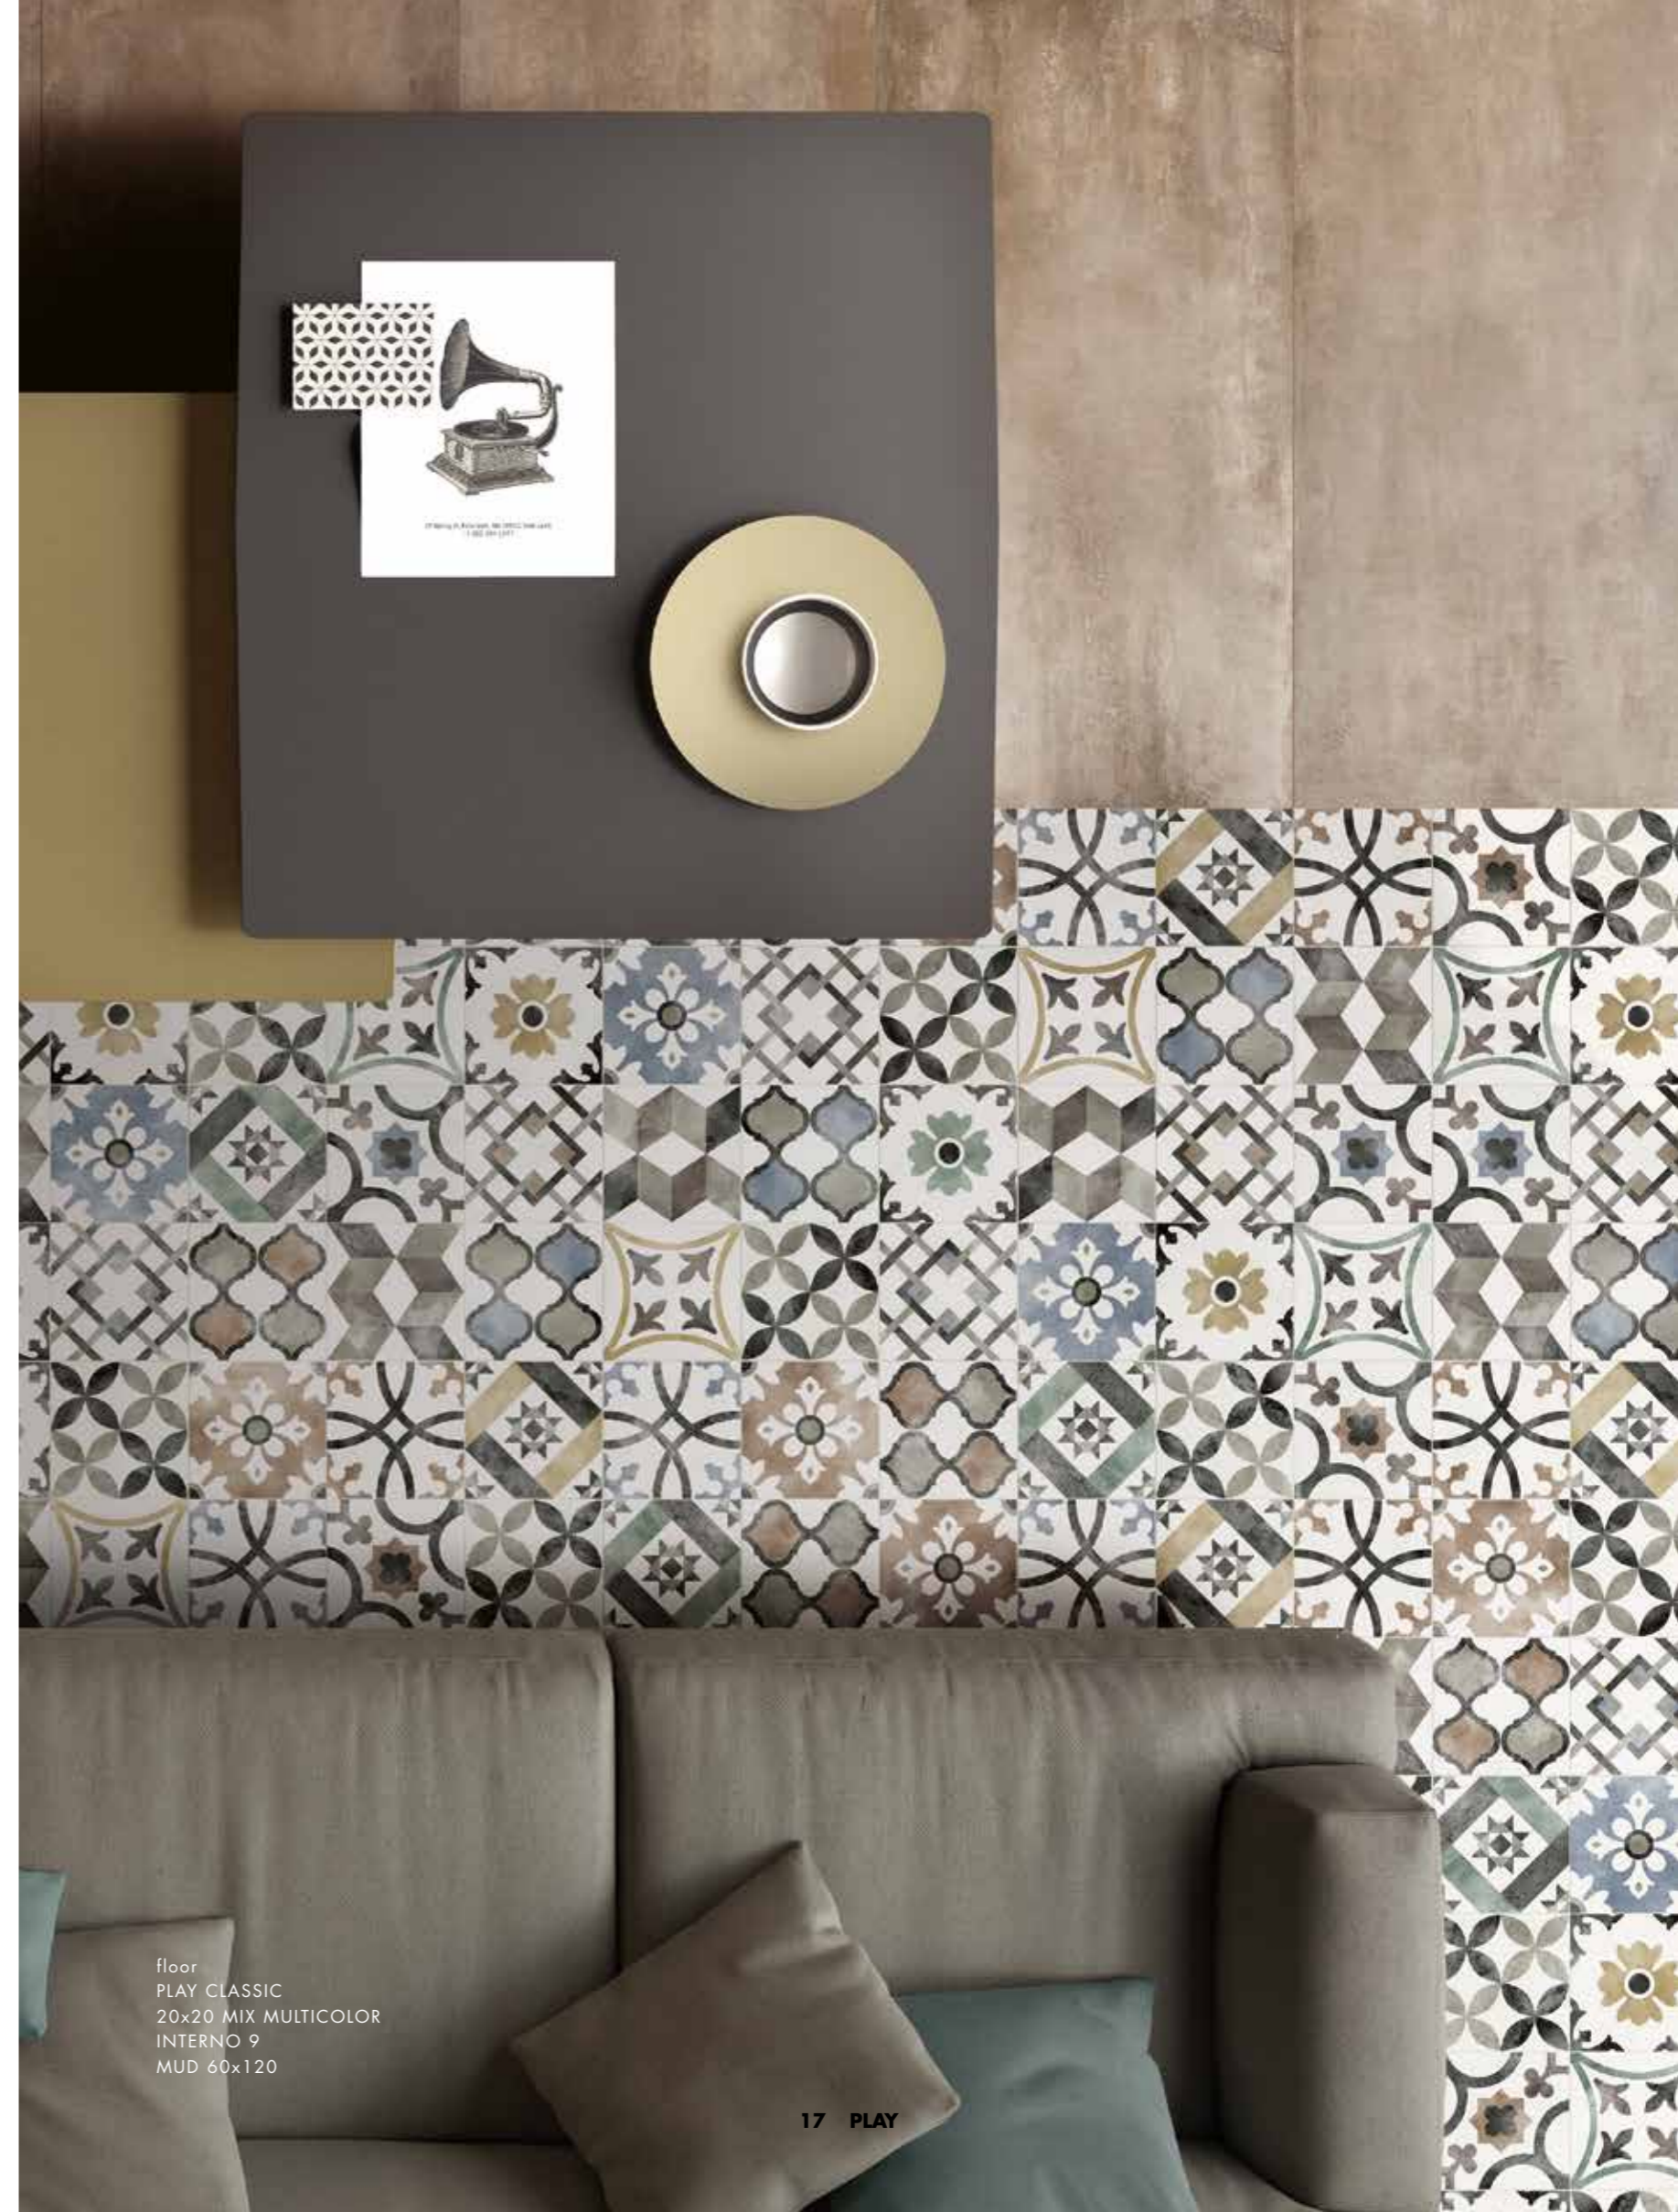

floor
PLAY CLASSIC
20x20 MIX MULTICOLOR
INTERNO 9
MUD 60x120