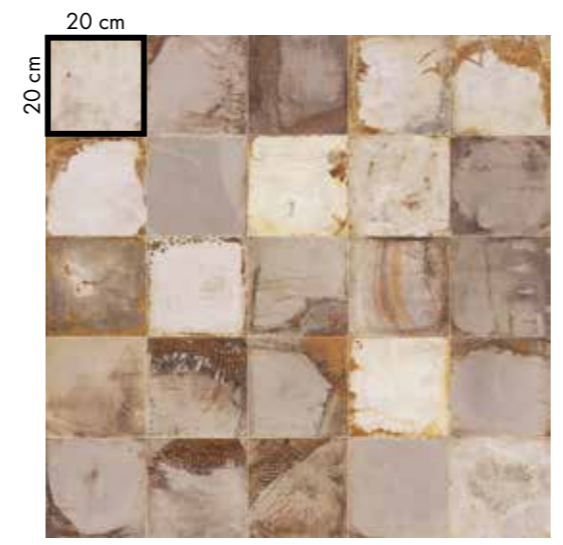

PLAY OXIDE

20x20

wall
PLAY OXIDE
20x20 BRONZE

floor
PLAY OXIDE
20x20 WHITE

Wall
PLAY OXIDE
20x20 JADE

Floor
NEST BLUE 20x170

wall
PLAY OXIDE
20x20 WHITE

washbasin top
INTERNO 9 RUST
120x240

floor
LAB325 BASE TAUPE
60x120

PLAY OXIDE

20x20 / 8"x8"

▼
8,5 mm
▲

20x20
PLAY OXIDE WHITE
0003493 nat. 26

20x20
PLAY OXIDE JADE
0003494 nat. 26

20x20
PLAY OXIDE BRONZE
0003495 nat. 26

GRES PORCELLANATO
PORCELAIN TILES