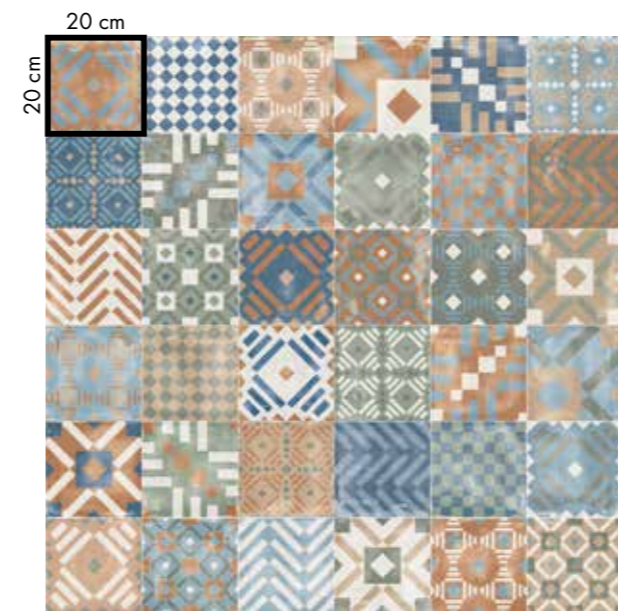

20x20
PLAY LABYRINTH MIX MULTICOLOR
0003352 nat.

☞ 26