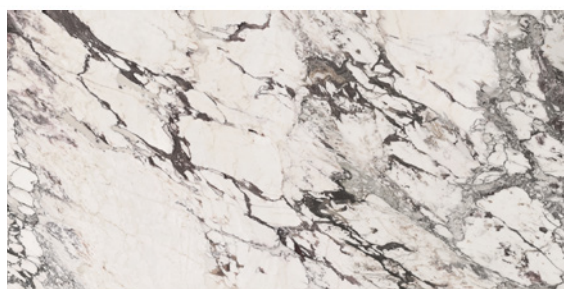

MARBLE LOOK CAPRAIA BOOK 160 X 320 CM