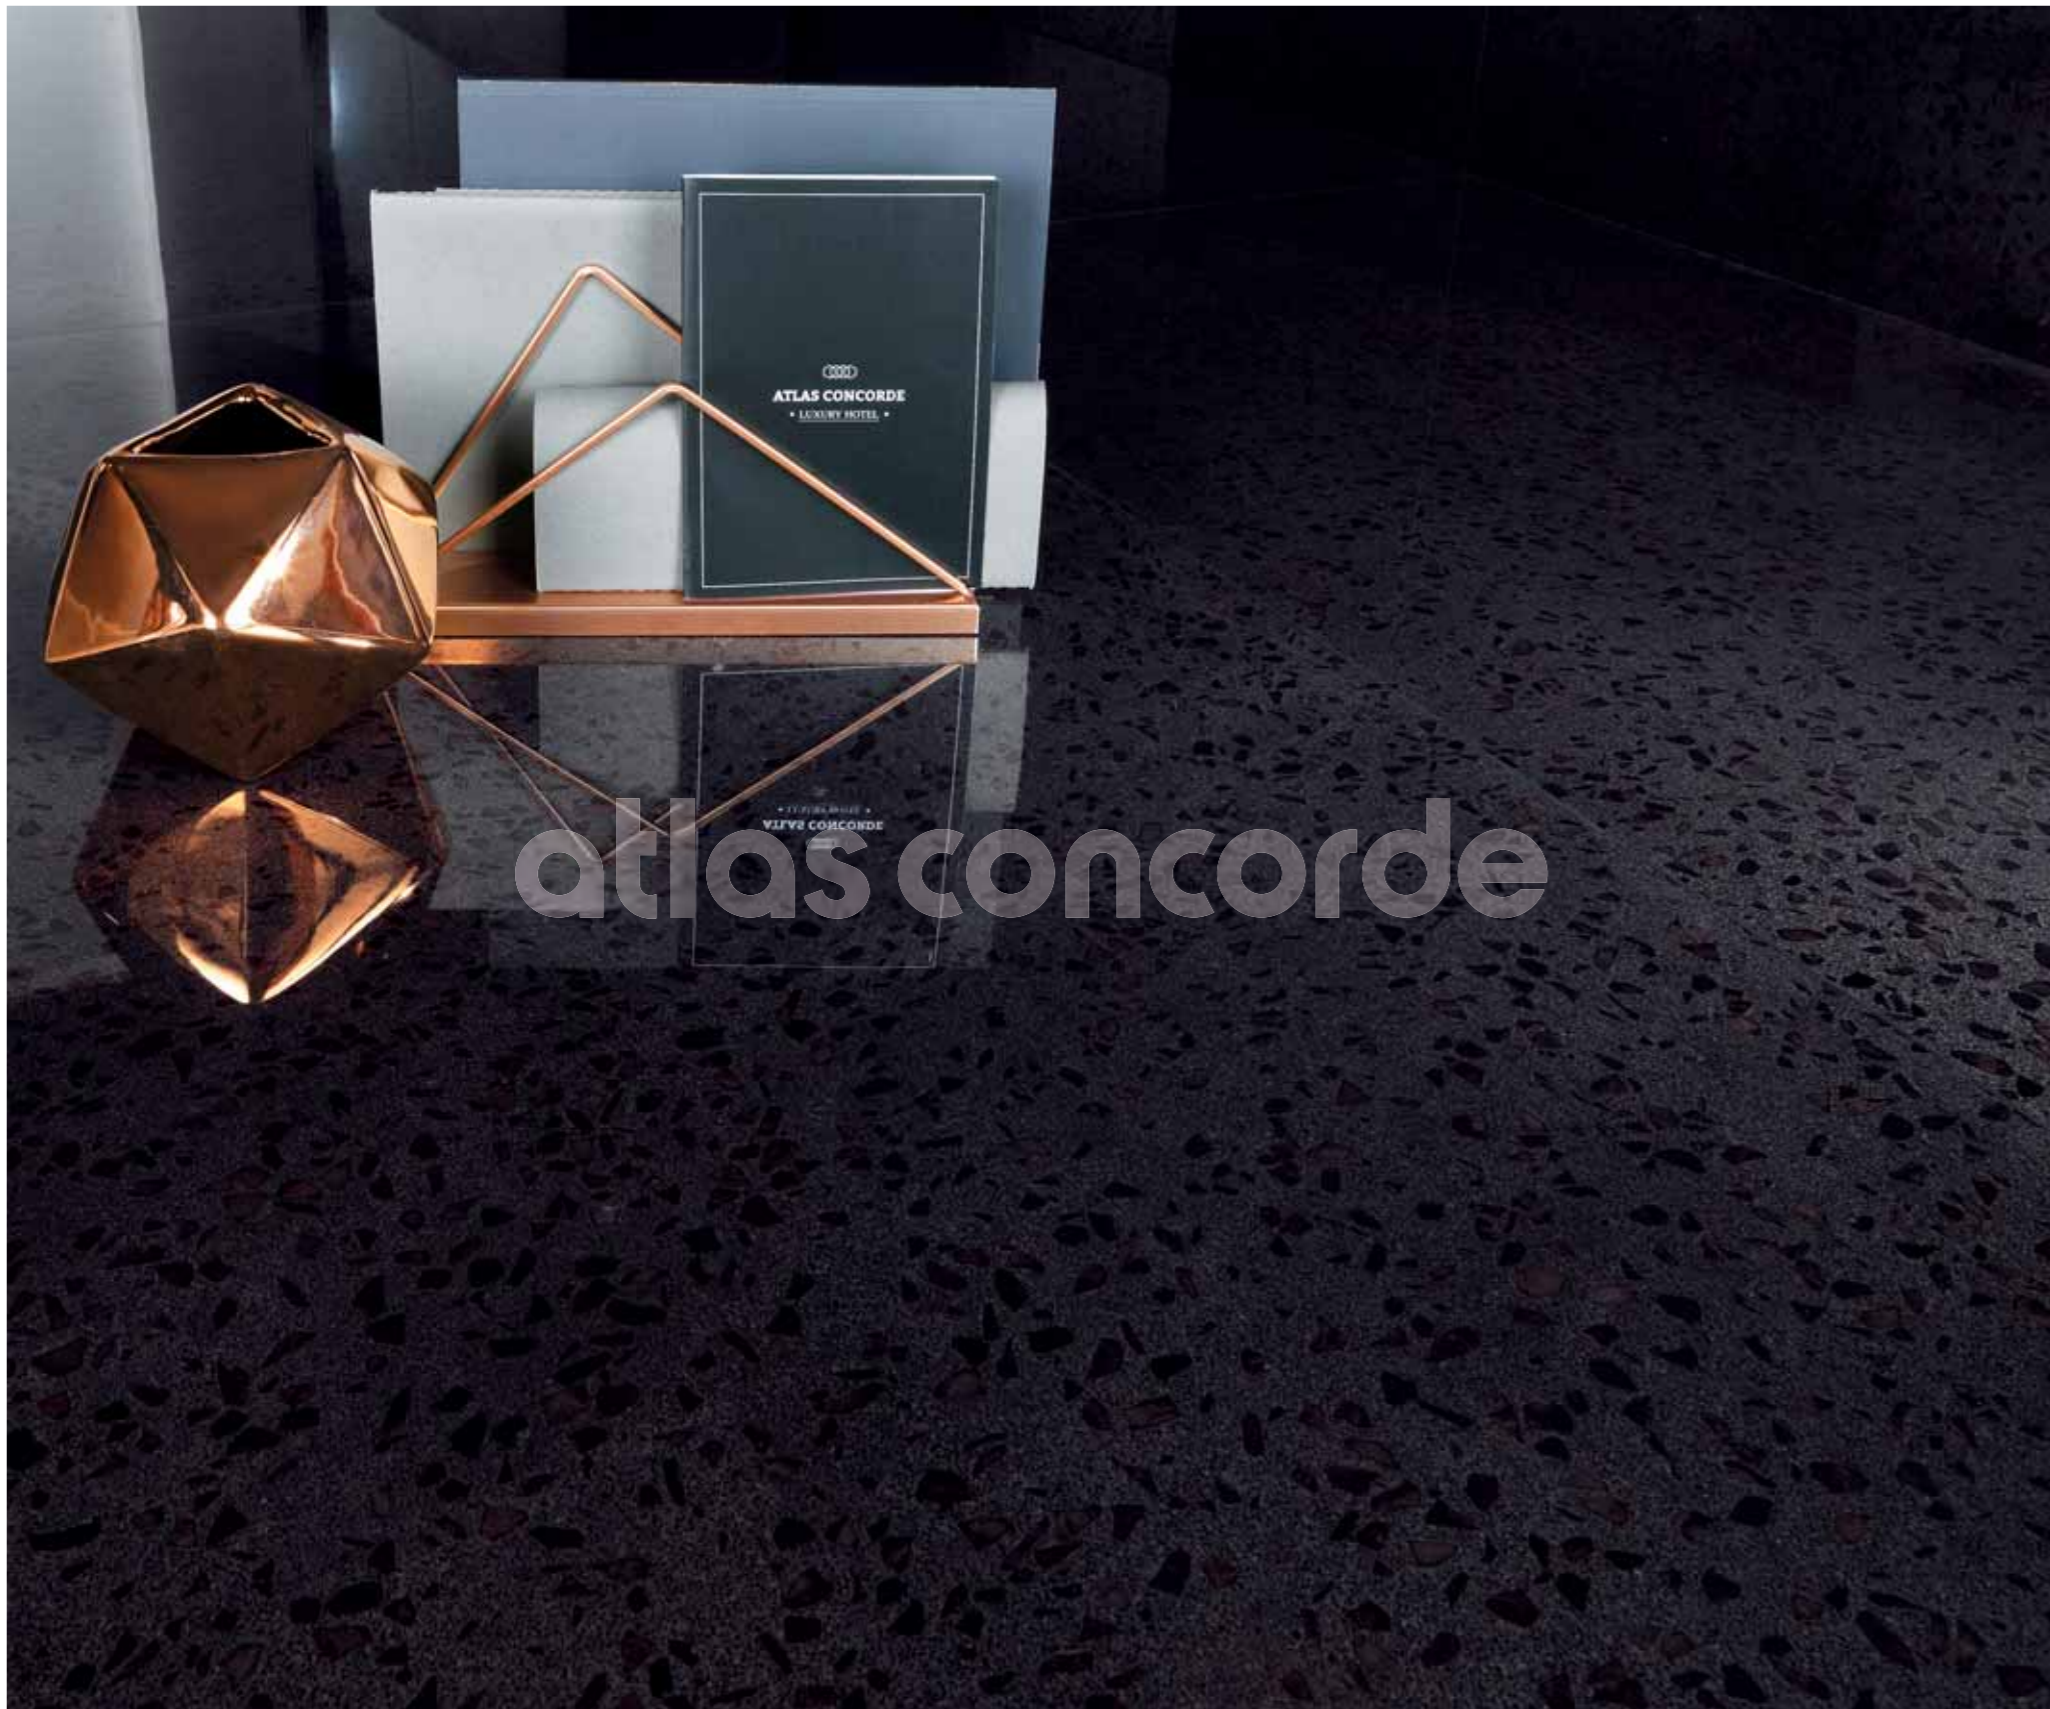

Le charme et l'art de la tradition italienne épousent les sols en grès cérame pour créer des espaces originaux au style contemporain. La palladiana en grès cérame reproduit l'effet de grands éclats de marbre Carrara irréguliers, noyés dans un granito au fond gris. L'inspiration du granito à fond foncé donne naissance à des surfaces profondes et élégantes, brillantes et miroitantes.

Die Magie und die Kunst der italienischen Tradition leben in Bodenbelägen aus Feinsteinzeug auf, um außergewöhnliche Räume in zeitgemäßem Stil zu kleiden. Palladiana-Fliesen aus Feinsteinzeug reproduzieren den Effekt großer, unregelmäßiger Fragmente aus Carrara-Marmor auf einem Grund aus grauem Marmorsplitt. Die Inspirationsquelle des Terrazzobodens mit dunklem Grund wird zu eleganten, satten und spiegelblanken Flächen.

El encanto y el arte de la tradición italiana reviven en pavimentos de gres porcelánico cubriendo espacios originales de estilo contemporáneo. La paladiana de gres porcelánico reproduce el efecto de grandes losas irregulares del mármol de Carrara sumergidas en un granulado de fondo gris. La inspiración en el terrazo veneciano con fondo oscuro vivifica elegantes superficies de impacto, brillantes y reflectantes.

Красота итальянских традиций оживает в керамогранитных полах современных интерьеров. Плитка под терраццо палладiana воспроизводит вид крупных и неровных кусков каррарского мрамора, утопленных в мелкую серую крошку. Фактура венецианского терраццо с темным фоном придает зеркально-блестящим поверхностям элегантную глубину.

Tiles that replicate a bed of finely crushed black marble with a shimmering of flakes and hints of warm grey.
Riproduzione di un fondo nero a grana finissima seminato di preziosi frammenti neri dalle sfumature grigio caldo.

Reproduction d'un granito au fond noir et au grain extrêmement fin, sillonné de précieux fragments noirs coloris gris chaud.

Nachbildung eines schwarzen Grunds mit hochfeiner Körnung, mit kostbaren, schwarzen Fragmenten mit Nuancen in warmem Grau übersät.

Reproducción de un fondo negro de grano finísimo de preciosos fragmentos negros de matices gris cálido.

Плитка воспроизводит мелкозернистый черный фон, на котором рассыпана драгоценная крошка теплого серого оттенка.