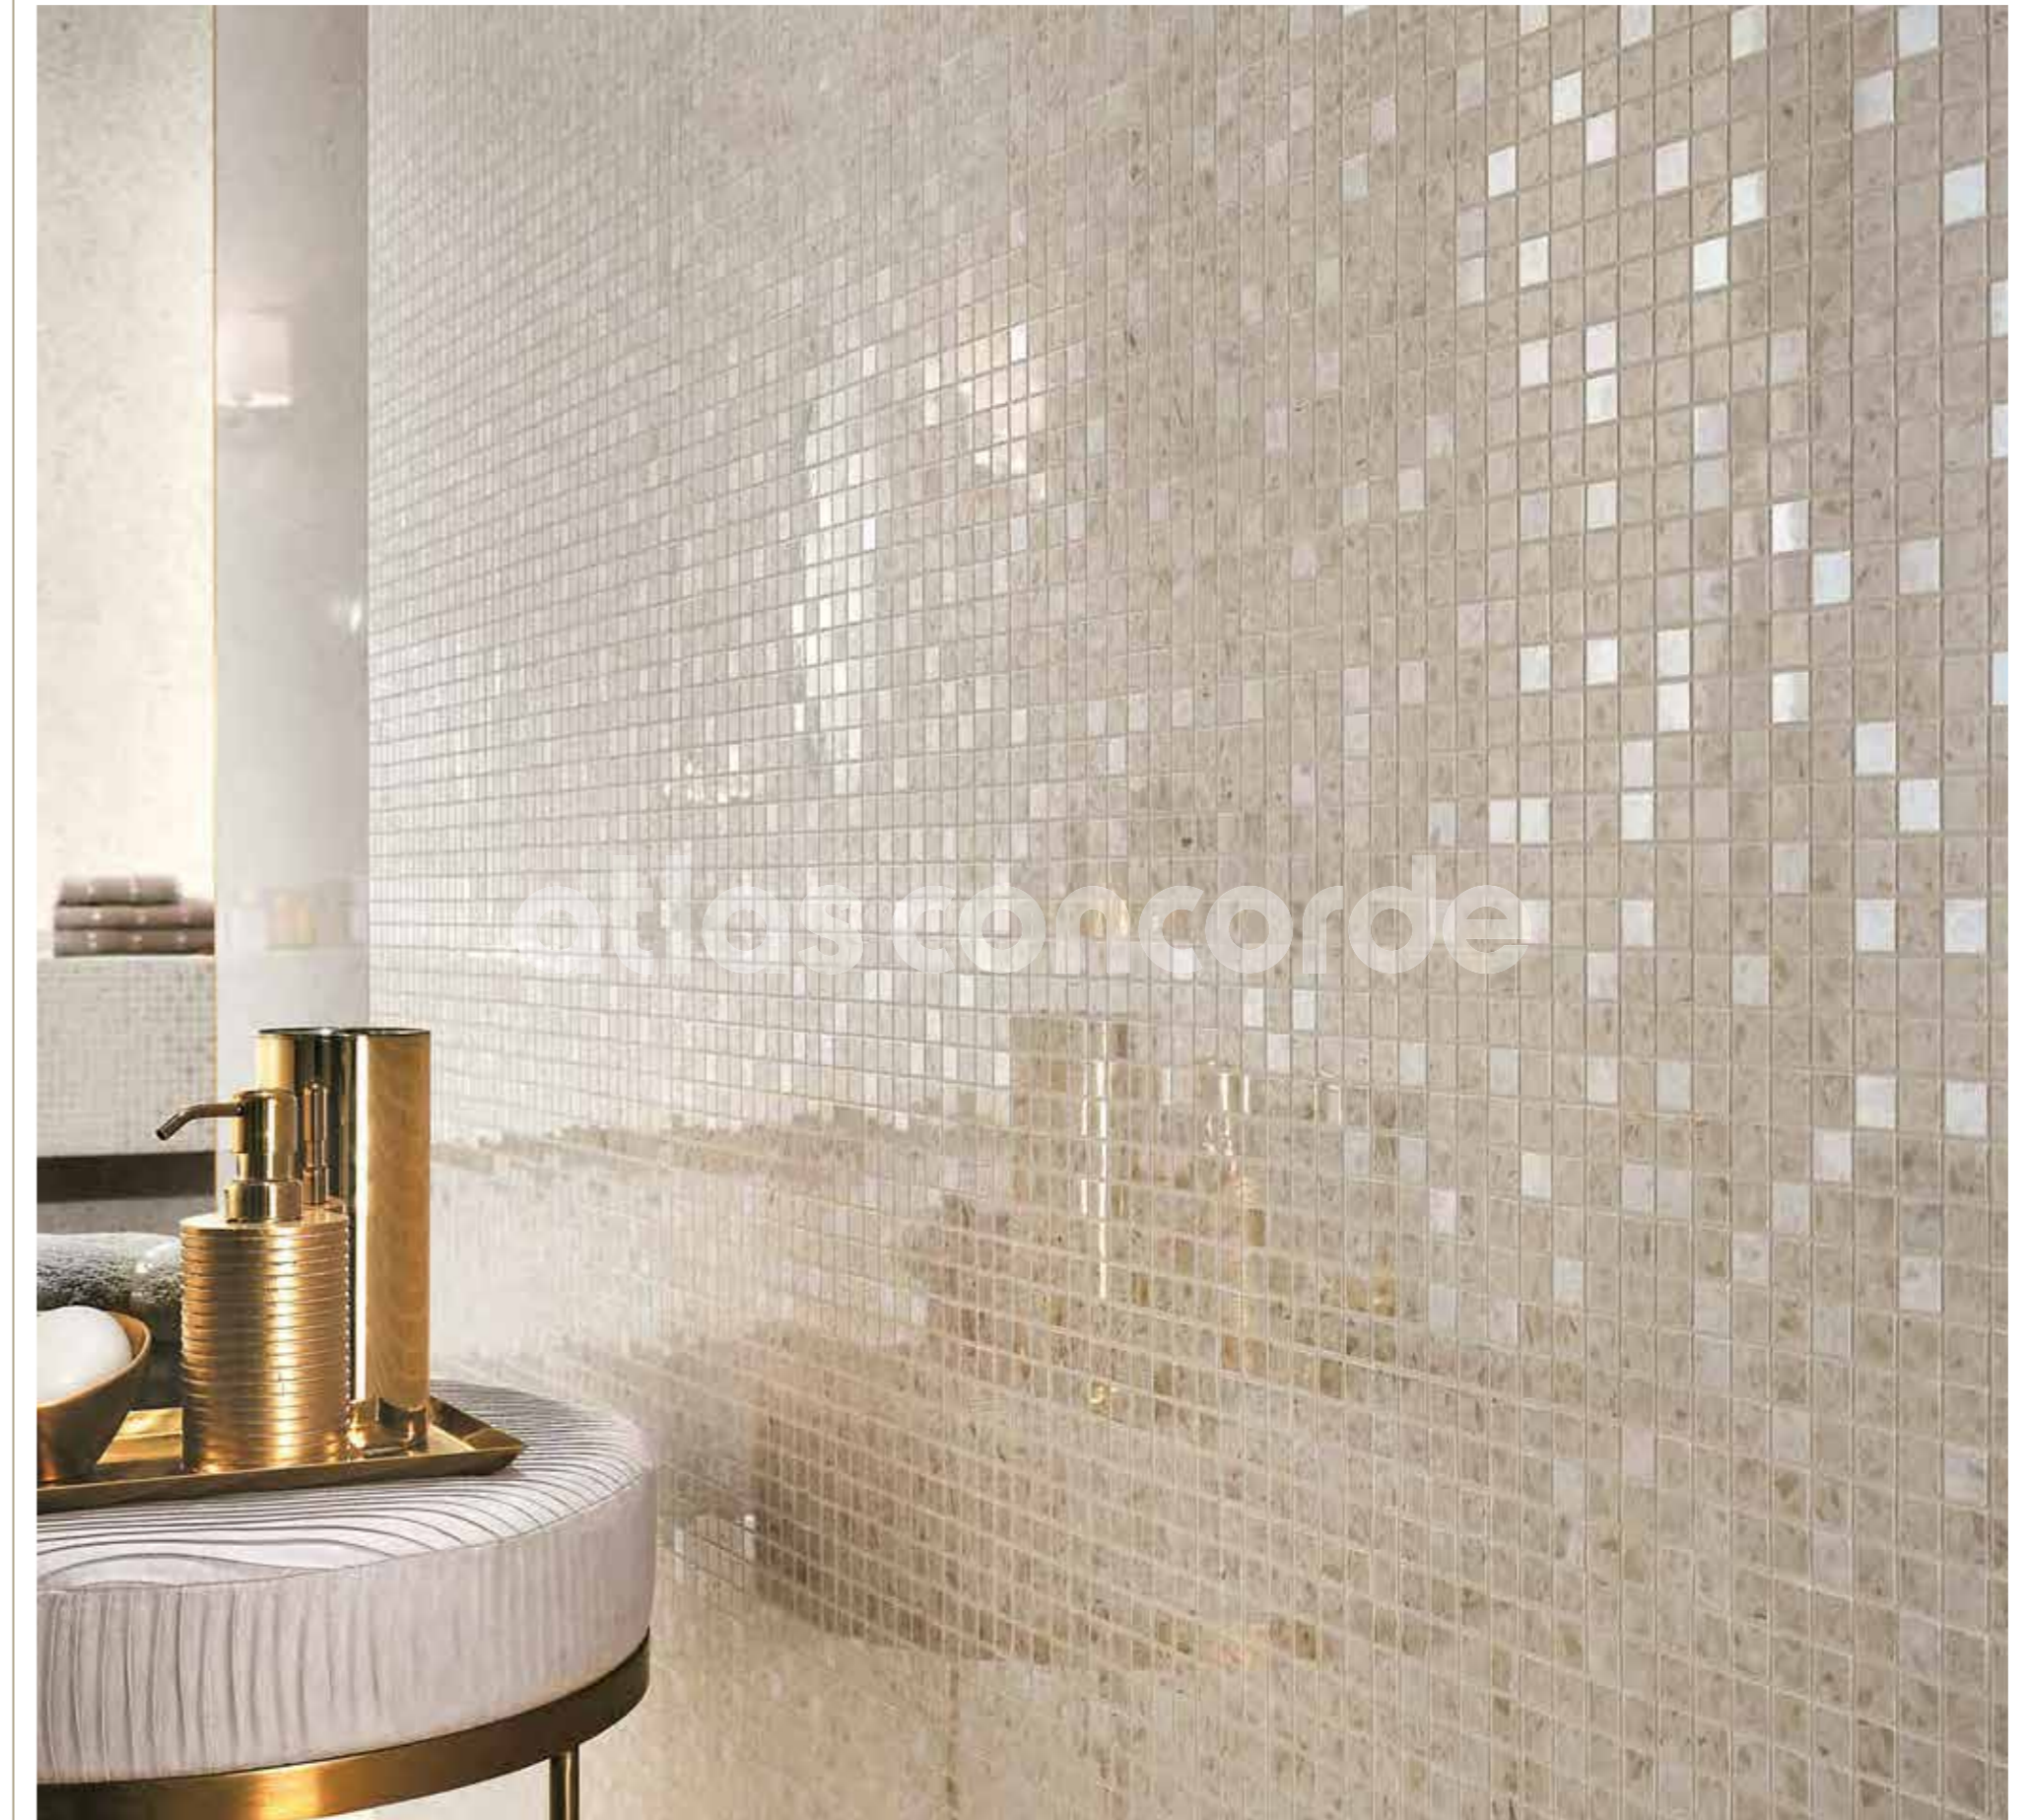

MARVEL GEMS ITEMS

PORCELAIN TILES

Marvel Terrazzo Cream Lappato 75x150 cm / 29^{1/2}"x59"

Marvel Terrazzo Grey Lappato 75x150 cm / 29^{1/2}"x59"

MARVEL Terrazzo Cream Micromosaico
30,5x30,5 cm - 12"x12"

MARVELGEMS
WALL TILES