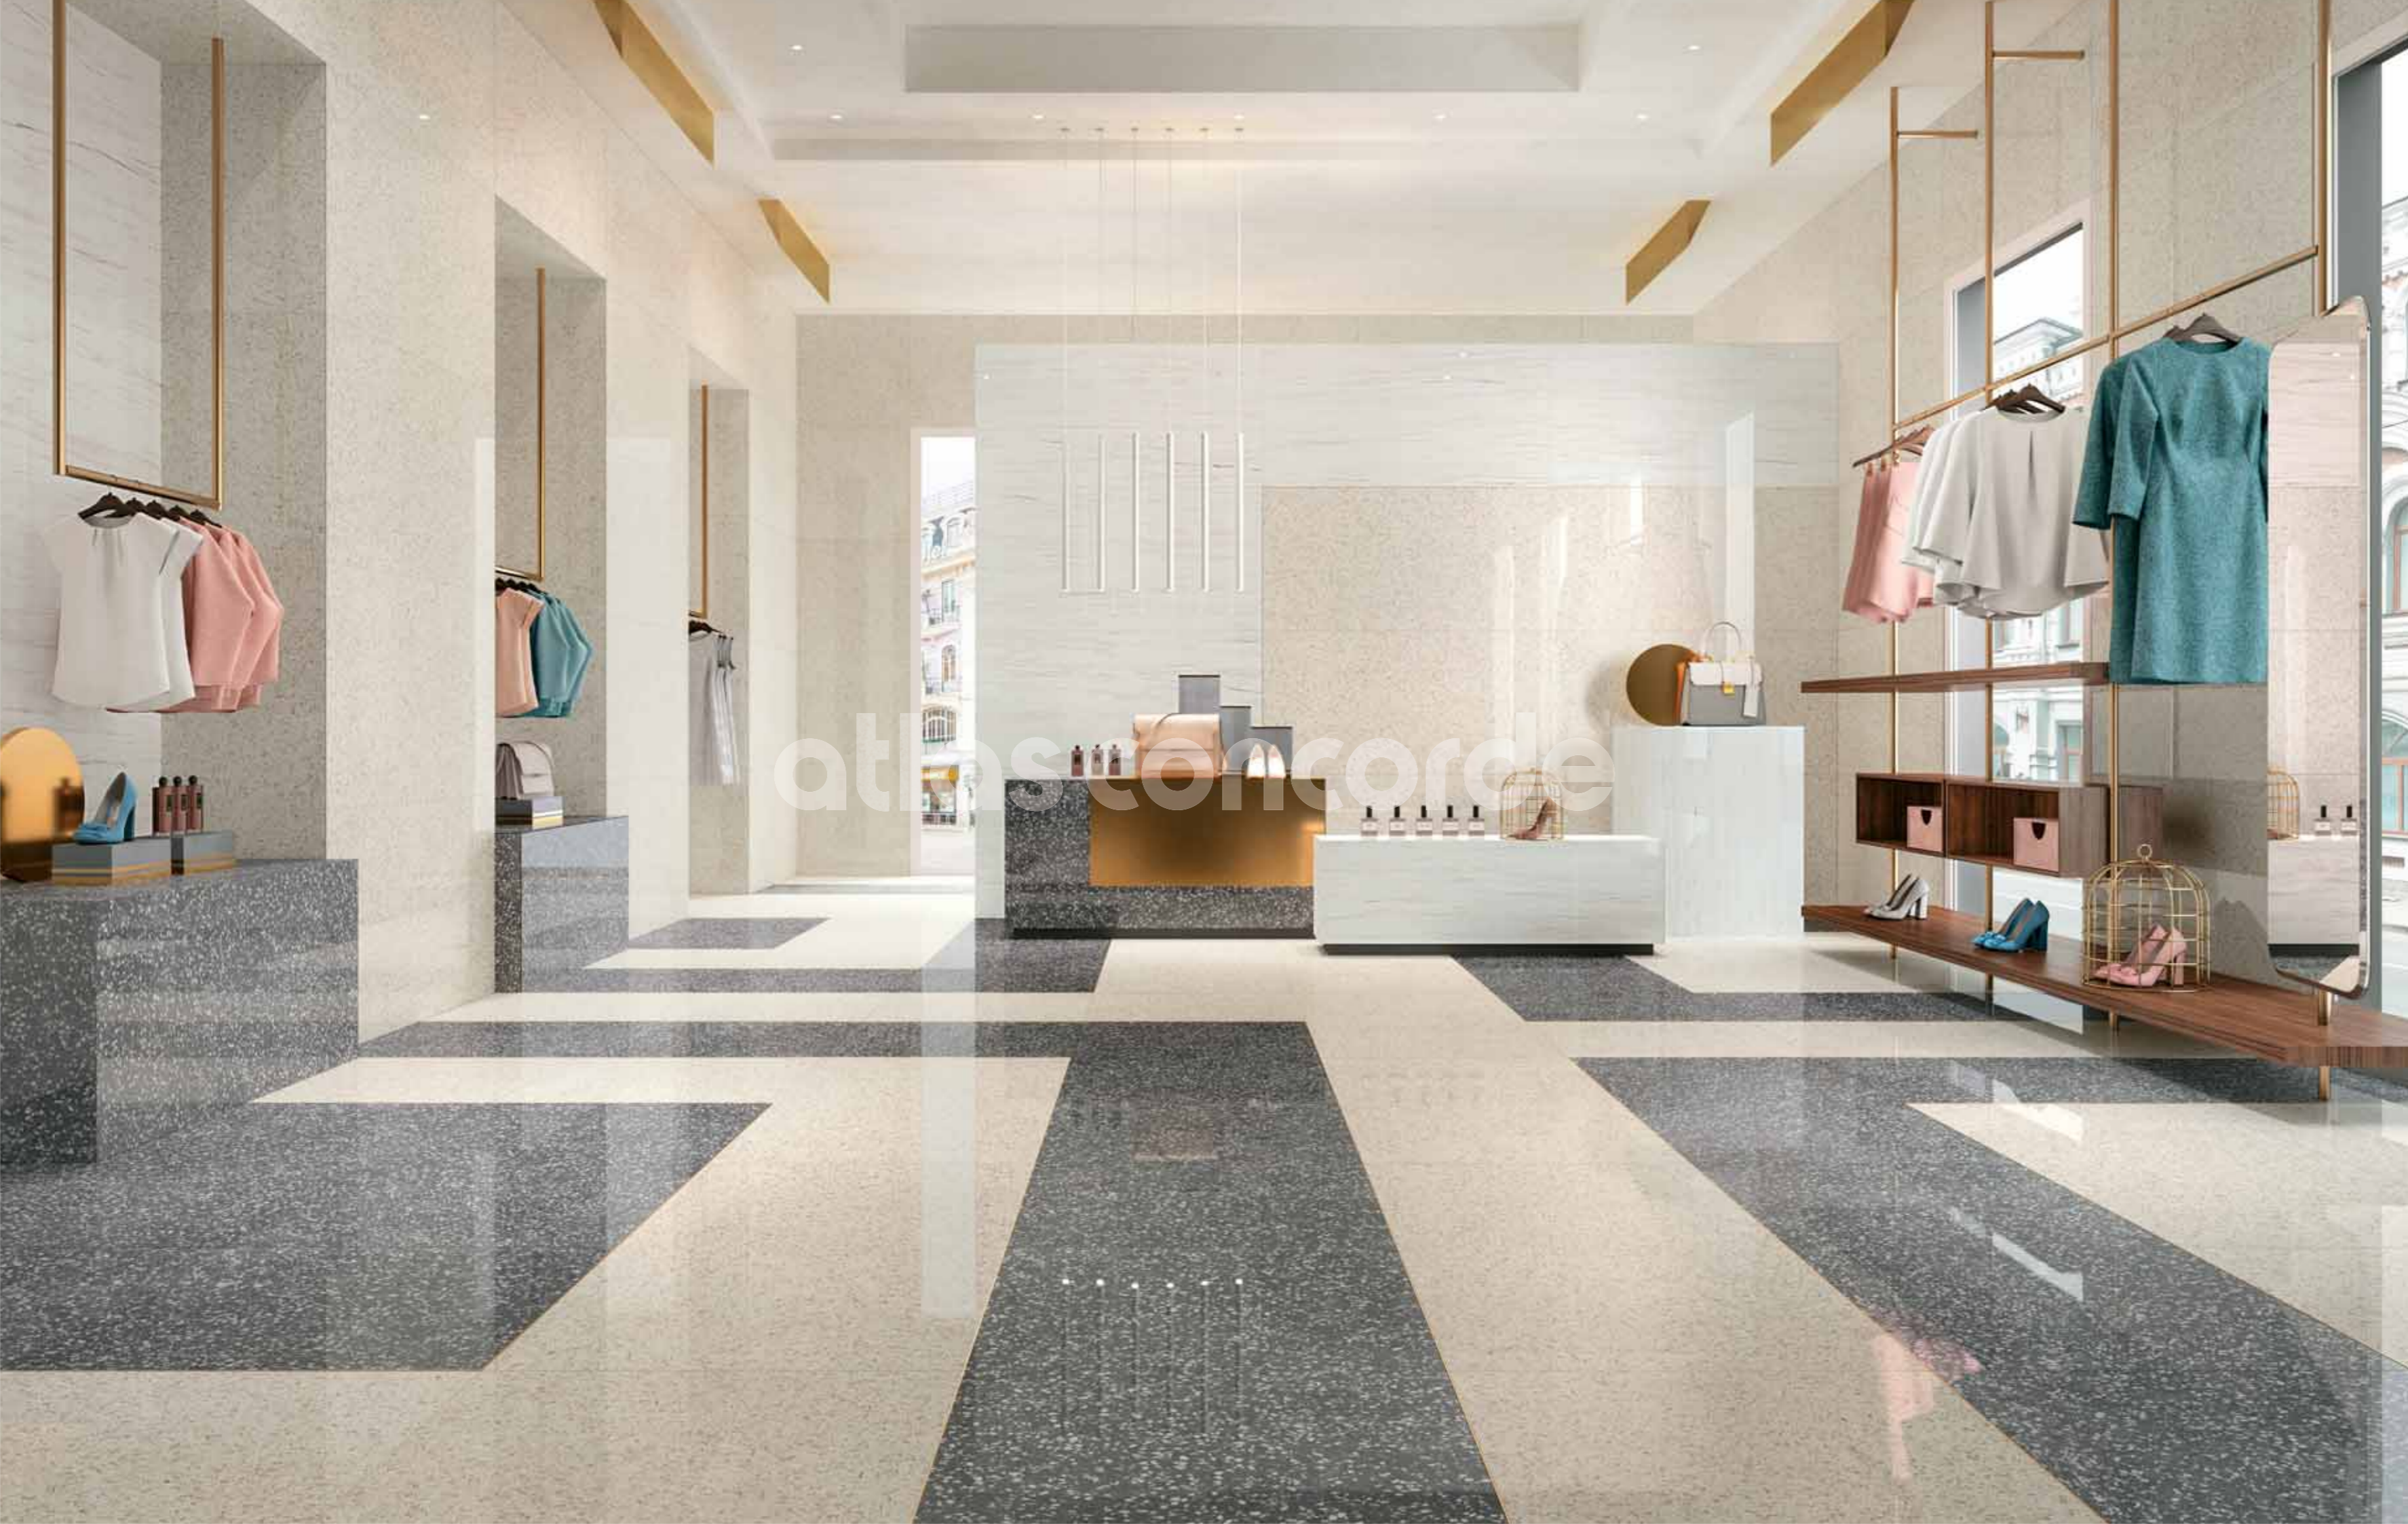

MARVELGEMS

CONTEMPORARY SHOWROOM

MARVEL GEMS ITEMS

PORCELAIN TILES
Marvel Terrazzo Grey
Marvel Terrazzo Cream

MARVEL STONE ITEMS

PORCELAIN TILES
Marvel Bianco Dolomite

DESIRABLE DESIGN

Design prezioso

Venetian Terrazzo with precious inserts in marble is the inspiration for porcelain floor and wall tiles to create new aesthetic codes for interiors in a contemporary look, echoing the superb traditions of Italian architecture. The colour variant Cream comes in ivory with marble-look fragments in sand, creating an elegant play of different combinations mixed with the cool Grey and brass inserts.

Il terrazzo veneziano con le sue inclusioni in marmo ispira superfici in gres porcellanato che danno vita a innovativi codici estetici, per un interior design dal lusso contemporaneo con echi della più raffinata tradizione architettonica. La tonalità Cream presenta un fondo avoriato con frammenti effetto marmo color beige e crea un elegante gioco di accostamenti, alternandosi alla fredda nuance Grey e ai listelli in ottone.